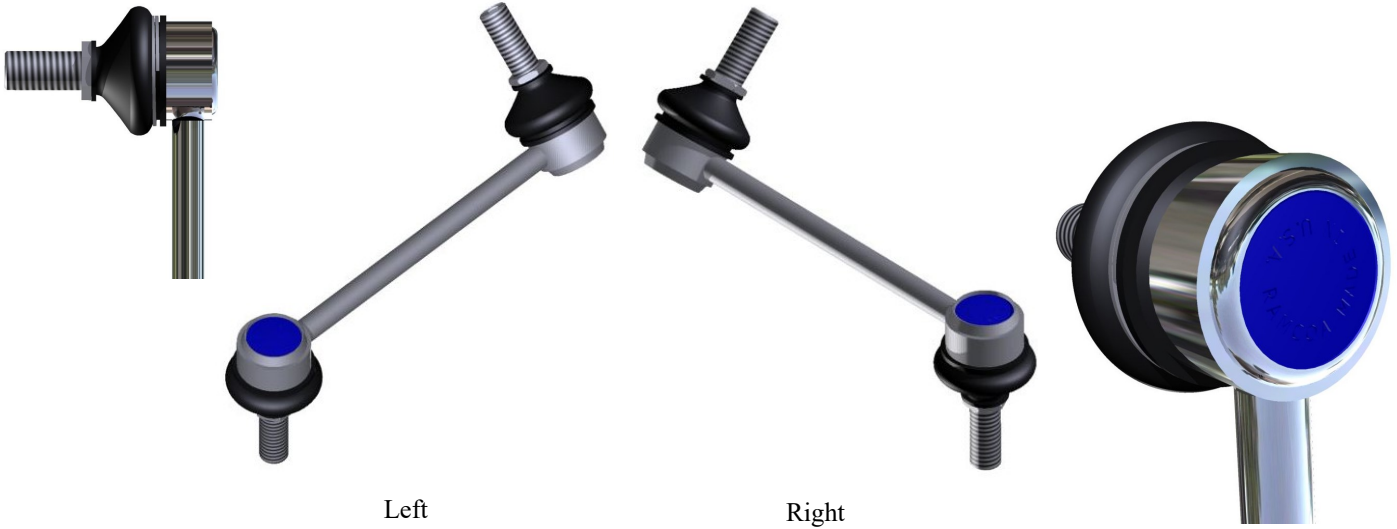

BAR-30285160 (Left)

BAR-30285020 (Right)

**Chevrolet
Equinox**

Left

Right

Napa # 2653027

McQuay #

Moog # K750189

TRW #

APPLICATIONS:

Year	OE#	Make	Model	Location
2012-2015	15779961 (R) / 15779960 (L)	Chevrolet	Captiva	F
2010-2017	15779961 (R) / 15779960 (L)	Chevrolet	Equinox	F
2010-2017	15779961 (R) / 15779960 (L)	GMC	Terrain	F
2008-2010	15779961 (R) / 15779960 (L)	Saturn	Vue	F