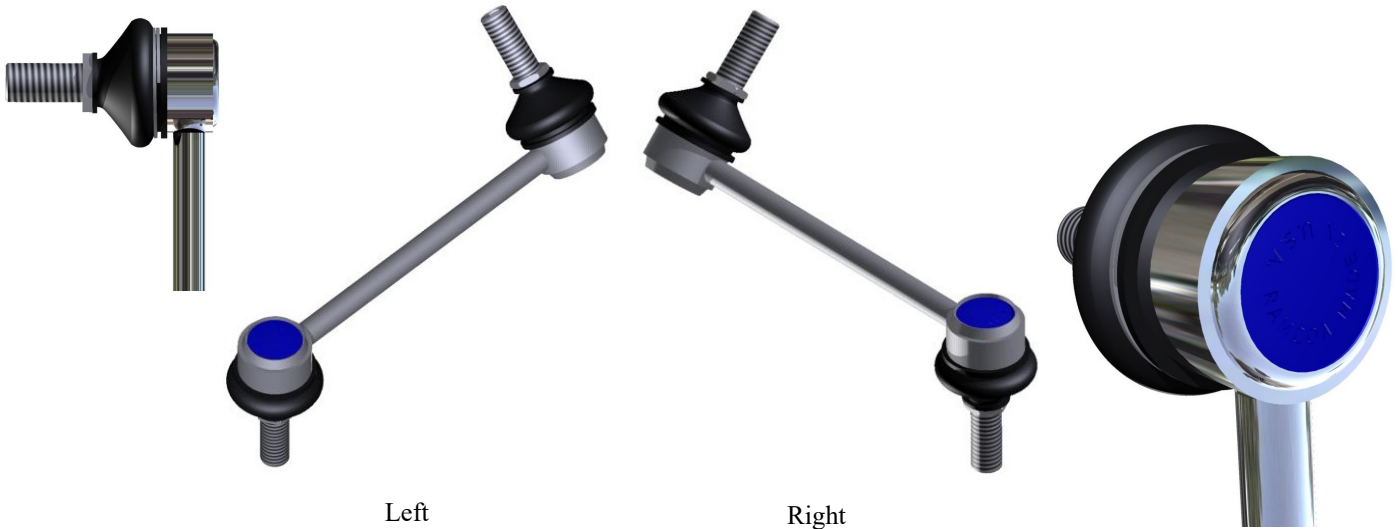

BAR-30300155 (Left)

BAR-30300025 (Right)

**Ford
 Taurus Police Interceptor**

Left

Right

Napa # 2653149

McQuay #

Moog # K750388

TRW #

APPLICATIONS:

Year	OE#	Make	Model	Location
2010-2013	AA5Z5K484A (Right) AA5Z5K484B (Left)	Ford	Taurus (police Interceptor)	F