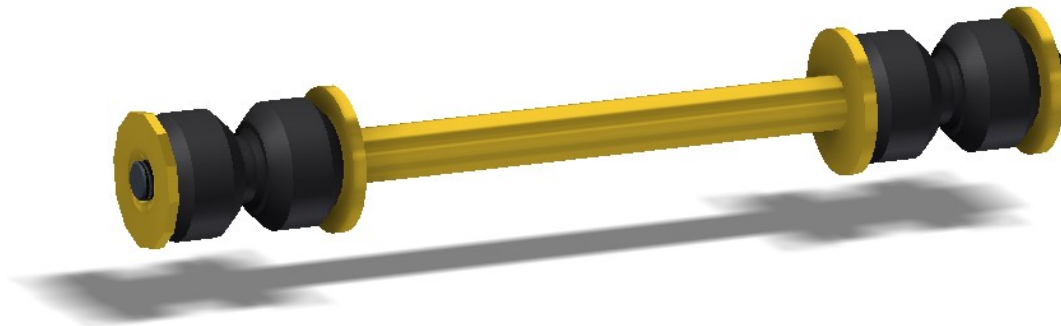

EF-950

Easy-Fit

Heavy Duty Stabilizer Link for Chevrolet Colorado/GMC Canyon

Front

O.E.M. #:

GM 94772472

Napa # McQuay # Moog # TRW #

APPLICATIONS:

Year	Make	Model	Qty / Vehicle
2015 - 2018	Chevrolet	Colorado	2
2015 - 2018	GMC	Canyon	2

Manufactured in the