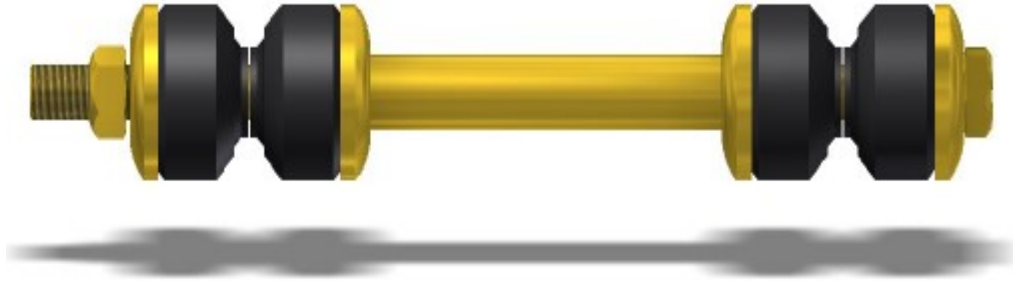

HD-750

HEAVY DUTY STABILIZER LINKS Kia Sorento Rear Links

REAR
Suspension

(2) Per Vehicle

Ramcoa P/N	Loc	Year	Make	Model	Body/Trim
HD-750	R	2003-2006	Kia	Sorento	

Manufactured in the