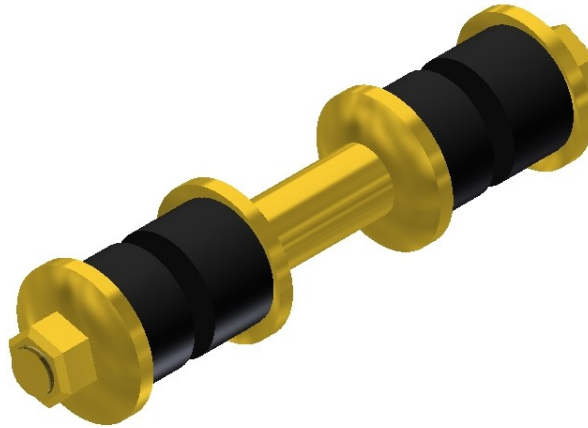

HD-867

Super Link® Heavy Duty Stabilizer Link Infinity / Mitsubishi / Nissan

Front or
 Rear Suspension

(2) Per
 Vehicle

ALSO AVAILABLE AS STANDARD LINE AS SL9024

O.E. #:

O.E. #	Description	Napa #	McQuay #	Moog #	TRW #
54612-01P00	Bushing				
54612-35F00	Bushing				
54618-35F10	Bolt				
56113-33P00	Washer				
MR-954887	Kit	265-1401	SL-314	K90247	18268

APPLICATIONS:

Year	Make	Model	Location	Qty / Vehicle
1990 - 2001	Infinity	Q-45	Rear Susp.	2
1997 - 2002	Mitsubishi (new)	Mirage	Front Susp.	2
2002 - 2007	Mitsubishi (new)	Lancer (inc. Ralliart & Rally)	Front Susp.	2
1989 - 1998	Nissan	240SX	Rear Susp.	2
1990 - 1996	Nissan	300ZX	Rear Susp.	2
1993-1997	Infiniti	J30	Rear Susp.	2