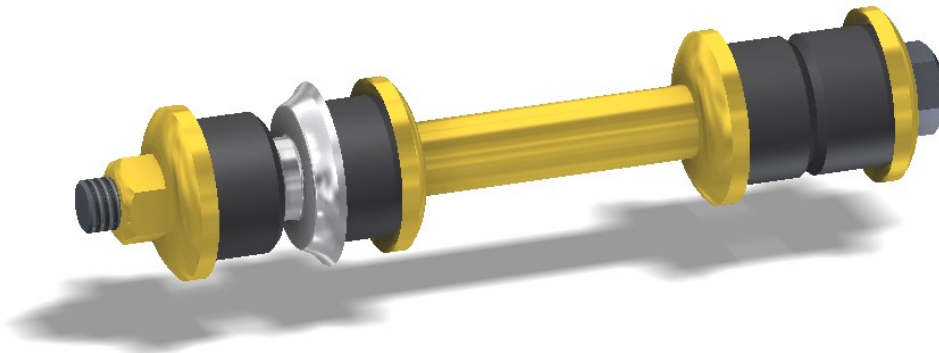

# HD-890

## Super Link® Heavy Duty Stabilizer Link Mitsubishi

Rear  
 Suspension

(2) Per  
 Vehicle

**O.E.M. #:**

|          |           |
|----------|-----------|
| MR344624 | 1997-2002 |
| MR586053 | 2003-2004 |