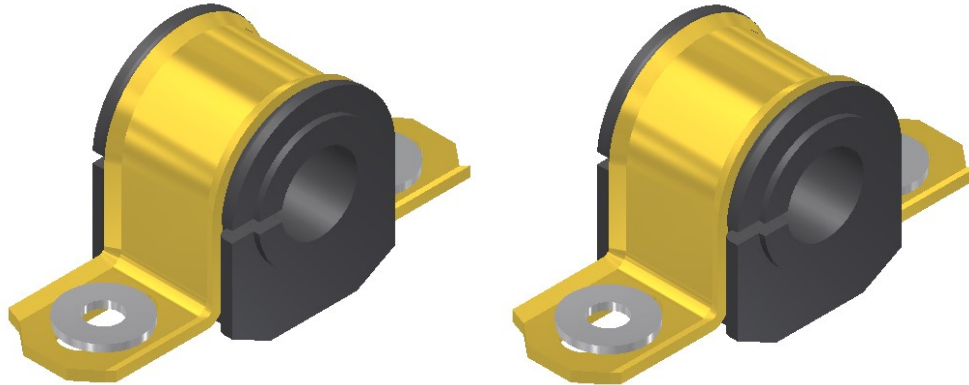

HP-5536

Sway Bar Bushing Kit Chevrolet Camaro & Sonic

1 Kit
 Per Vehicle

Sway Bar Bushing Kit

Front Suspension

**Includes Bushings, Brackets, and Washers to
 repair one stabilizer bar**

O.E. # (Sway Bar Bushing)	Moog	Napa	McQuay
92199900	K200930	2652925	
95933270/ 94782879/ 42362798	N/A	N/A	N/A

APPLICATIONS:

Ramcoa Part #	Year	Make	Model	Trim	Location	Qty / Vehicle
HP-5536	2010-2015	Chevrolet	Camaro	LT, LS, SS	Front	1 kit (2 bushings, 2 Brackets, & 4 Washers per kit)
HP-5536	2012-2016	Chevrolet	Sonic	LS, LT, LTZ, RS	Front	1 kit (2 bushings, 2 Brackets, & 4 Washers per kit)