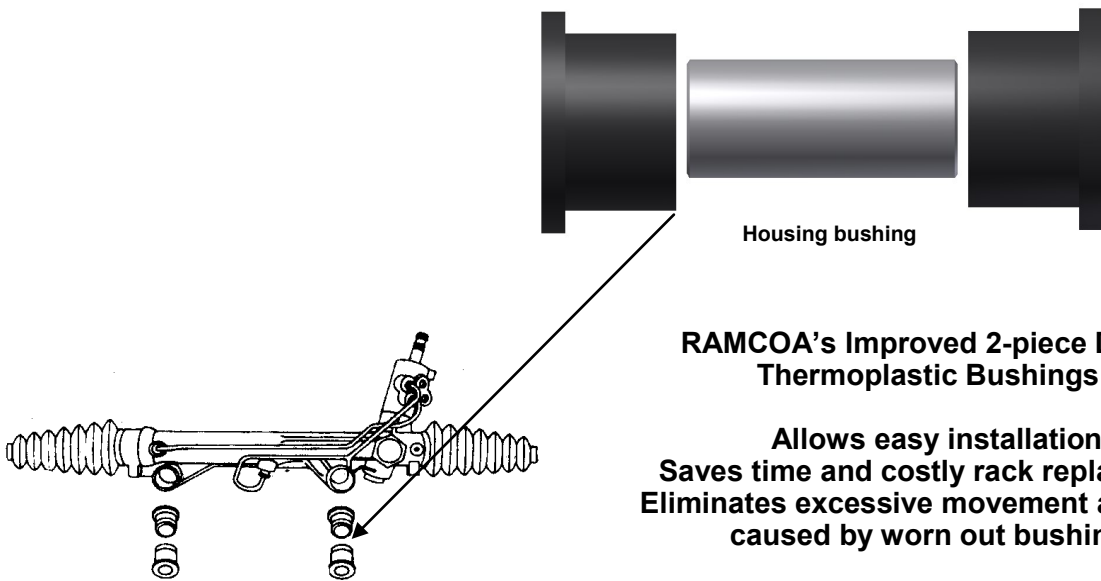

# RP-8K

Front  
Suspension

2 Kits Per Vehicle

**Problem Eliminator!**  
**Rack & Pinion Mount Bushing Kits**  
**Dodge Charger, Chrysler 300, Dodge**  
**Magnum**

Napa      McQuay      Moog      TRW

**FITS OEM STEERING GEARS:**  
 47823451AM / 68043342AB / RL854551AF / 68043033AB /  
 5180032AD / RL782961AI