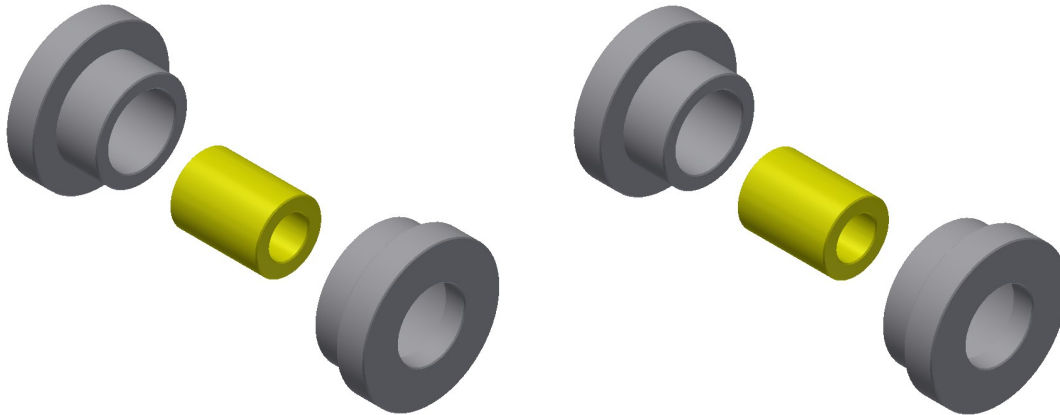

# TB-108

## Track Bar Bushing Kit For Ram Trucks

Front  
 Suspension

( 1 Kit )  
 Per Vehicle

2 piece design  
 bushings allow for  
 easy installation.

### The Problem Eliminator!

Improved 2 piece design eyelet bushings install easily without any special tools. The OE bushings are not available separately, you have to purchase a complete new track bar which can be very expensive. The main parts which wear out are the eyelet bushings. RAMCOA's improved design eye bushings will take the punishment from on or off-road use.